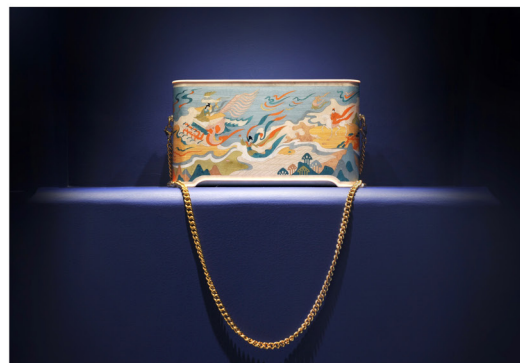

www.duanmu.com

参展艺术家 - Artists of AFIH

祁天 / Qi Tian

祁天 / Qi Tian
镶嵌洛神赋主题纹木作晚宴包
Nymph of the Luo River Wallet on Chain
染色实木皮贴面, 染色实木镶嵌花纹, 柚木与碳纤维内结构
Dyed solid wood veneer, dyed solid wood mosaic pattern, teak and carbon fiber.
20.5cm x 11.5cm x 5cm
2019